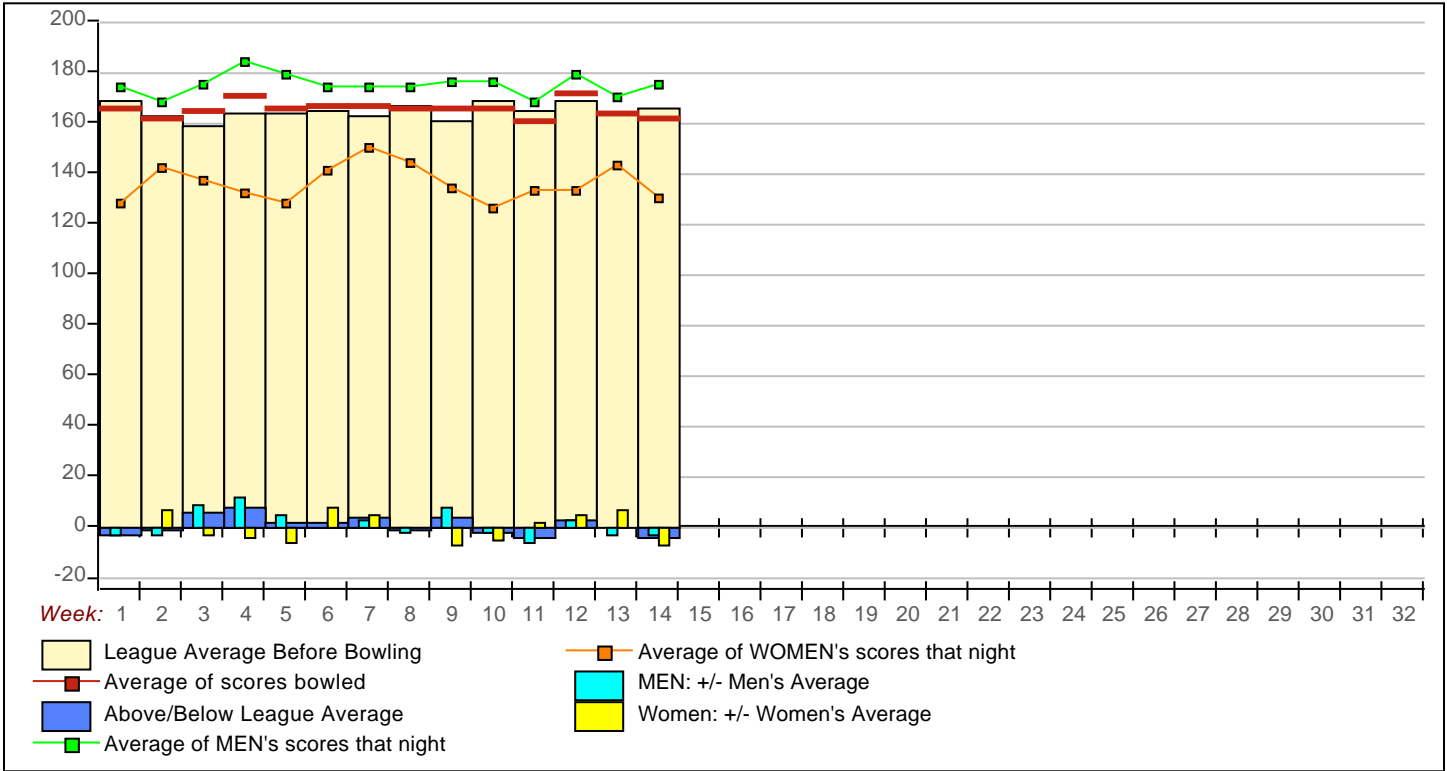

League Average Week-by-Week

High match Points: All Members of This League

Name	Points Won	Points Lost	%Won	Name	Points Won	Points Lost	%Won
1 Billy Waddle	56.0	22.0	71.79%	32 Lydia Palmer	30.0	54.0	35.71%
2 Jeff O'Dell	4.0	2.0	66.67%	33 Alan Pierce	8.0	16.0	33.33%
3 Brian Menini	43.0	23.0	65.15%	34 Shawn Pulliam	8.0	16.0	33.33%
4 David Pfeiffer	54.0	30.0	64.29%	35 Kirk Palmer	26.0	58.0	30.95%
5 Greg Davis	50.0	28.0	64.10%	36 Vern Cordray			0.00%
6 Jerry Wine	47.0	31.0	60.26%	37 John Kremer			0.00%
7 Chuck Webb	50.0	34.0	59.52%	38 Glenn Bragg			0.00%
8 JR Guilford	46.0	32.0	58.97%	39 Tim Stanfield			0.00%
9 Dakota Reams	48.0	36.0	57.14%	40 James Newman			0.00%
10 Terry Walter	48.0	36.0	57.14%	41 Karen Eubanks			0.00%
11 Debbie Shiflett	40.0	32.0	55.56%	42 Colton Quail			0.00%
12 Ryan Graff	43.0	35.0	55.13%	43 Jenna Dobrzanski			0.00%
13 Glenn Murrain	39.0	33.0	54.17%	44 Jerry Stone			0.00%
14 Eldon Henry	44.0	40.0	52.38%	45 Tanjua Waddle			0.00%
15 Bubby Hicks	43.0	41.0	51.19%	46 Jerrick Bagley			0.00%
16 Derek Huffmon	12.0	12.0	50.00%	47 Paul Frey			0.00%
17 Paula Mccollum	12.0	12.0	50.00%	48 Buck Forte			0.00%
18 Joan Wright	35.0	37.0	48.61%	49 Everett Goosey			0.00%
19 Kenny Kelley	28.0	32.0	46.67%	50 Maggie Kremer			0.00%
20 Aaron Minor	30.0	36.0	45.45%	51 Shawn Moore			0.00%
21 Frank Graff	38.0	46.0	45.24%	52 Steven Vaught			0.00%
22 Andrew Hoyt	37.0	47.0	44.05%	53 Sam Green			0.00%
23 Anita Kelley	26.0	34.0	43.33%	54 Jim Kitchen			0.00%
24 Travis Hoyt	31.0	41.0	43.06%	55 Raymond Morris			0.00%
25 Charlotte Stockwell	36.0	48.0	42.86%	56 Tina Frey			0.00%
26 Wayne Stockwell	36.0	48.0	42.86%	57 Travis Goosey			0.00%
27 Ron Hamilton	35.0	49.0	41.67%	58 Mark Davis			0.00%
28 Pam Murrain	30.0	42.0	41.67%	59 Jordan Clements			0.00%
29 Chris Pfeiffer	35.0	49.0	41.67%	60 Mark Browne			0.00%
30 Rodney Wright	14.0	22.0	38.89%	61 Tyler Martin			0.00%
31 Dray Starzl	22.0	38.0	36.67%	62 Corey Gann			0.00%