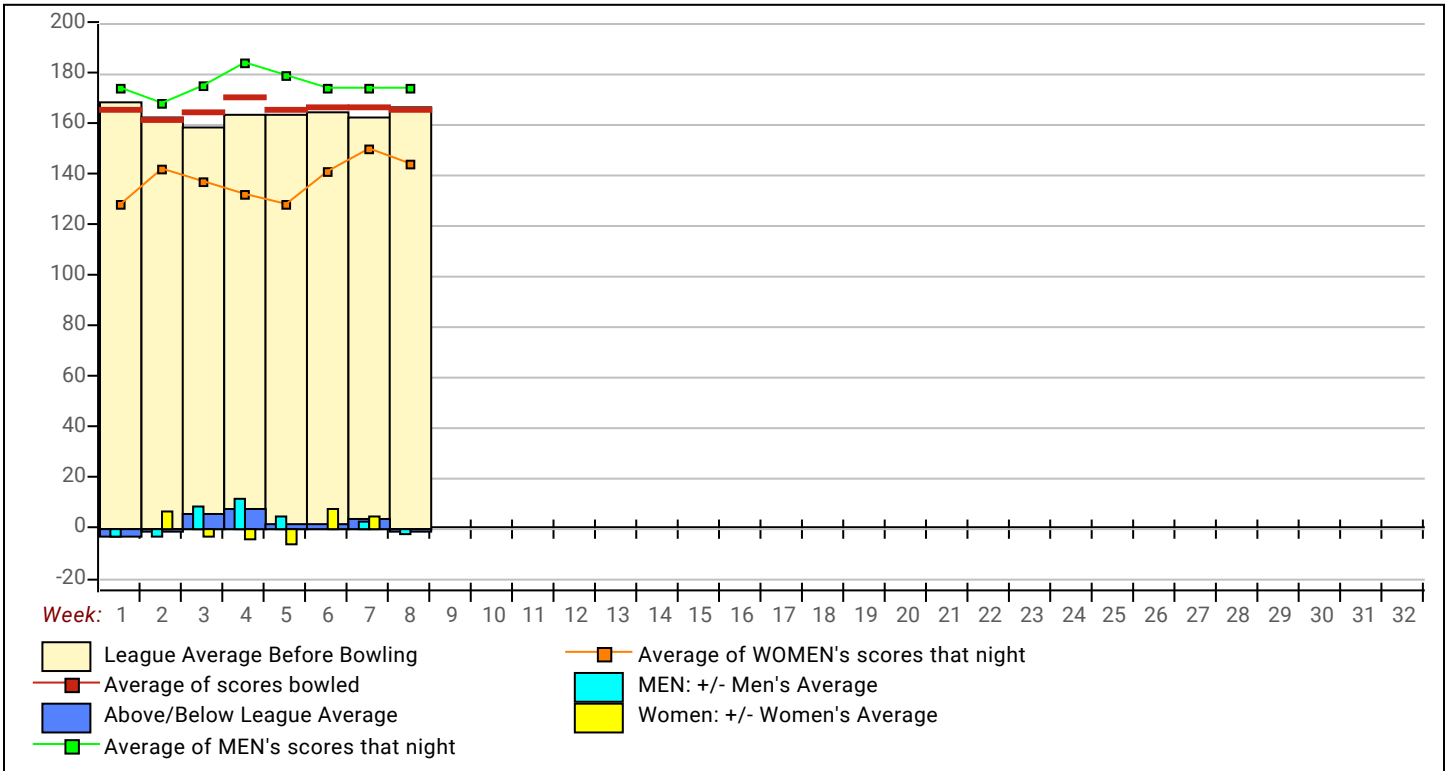

League Average Week-by-Week

High match Points: All Members of This League

Name	Points Won	Points Lost	%Won	Name	Points Won	Points Lost	%Won
1 Brian Menini	28.0	8.0	77.78 %	30 Lydia Palmer	18.0	30.0	37.50 %
2 Billy Waddle	32.0	10.0	76.19 %	31 Kirk Palmer	16.0	32.0	33.33 %
3 Jerry Wine	30.0	12.0	71.43 %	32 Shawn Pulliam	8.0	16.0	33.33 %
4 Paula Mccollum	12.0	6.0	66.67 %	33 Andrew Hoyt	16.0	32.0	33.33 %
5 Terry Walter	30.0	18.0	62.50 %	34 Vern Cordray			0.00 %
6 Greg Davis	26.0	16.0	61.90 %	35 John Kremer			0.00 %
7 Dakota Reams	29.0	19.0	60.42 %	36 Glenn Bragg			0.00 %
8 David Pfeiffer	29.0	19.0	60.42 %	37 Tim Stanfield			0.00 %
9 Ryan Graff	27.0	21.0	56.25 %	38 James Newman			0.00 %
10 Joan Wright	23.0	19.0	54.76 %	39 Karen Eubanks			0.00 %
11 Travis Hoyt	19.0	17.0	52.78 %	40 Colton Quail			0.00 %
12 Bubby Hicks	25.0	23.0	52.08 %	41 Jenna Dobrzenski			0.00 %
13 Chuck Webb	25.0	23.0	52.08 %	42 Jerry Stone			0.00 %
14 Derek Huffmon	12.0	12.0	50.00 %	43 Tanjua Waddle			0.00 %
15 Alan Pierce	6.0	6.0	50.00 %	44 Jerrick Bagley			0.00 %
16 Wayne Stockwell	24.0	24.0	50.00 %	45 Paul Frey			0.00 %
17 Debbie Shiflett	18.0	18.0	50.00 %	46 Buck Forte			0.00 %
18 Aaron Minor	20.0	22.0	47.62 %	47 Everett Goosey			0.00 %
19 Kenny Kelley	22.0	26.0	45.83 %	48 Maggie Kremer			0.00 %
20 Chris Pfeiffer	22.0	26.0	45.83 %	49 Shawn Moore			0.00 %
21 Ron Hamilton	21.0	27.0	43.75 %	50 Jeff O'Dell			0.00 %
22 Glenn Murrain	21.0	27.0	43.75 %	51 Steven Vaught			0.00 %
23 Dray Starzl	13.0	17.0	43.33 %	52 Sam Green			0.00 %
24 Anita Kelley	20.0	28.0	41.67 %	53 Jim Kitchen			0.00 %
25 Frank Graff	20.0	28.0	41.67 %	54 Raymond Morris			0.00 %
26 Pam Murrain	15.0	21.0	41.67 %	55 Tina Frey			0.00 %
27 Eldon Henry	20.0	28.0	41.67 %	56 Travis Goosey			0.00 %
28 JR Guilford	16.0	26.0	38.10 %	57 Mark Davis			0.00 %
29 Charlotte Stockwell	18.0	30.0	37.50 %	58 Jordan Clements			0.00 %