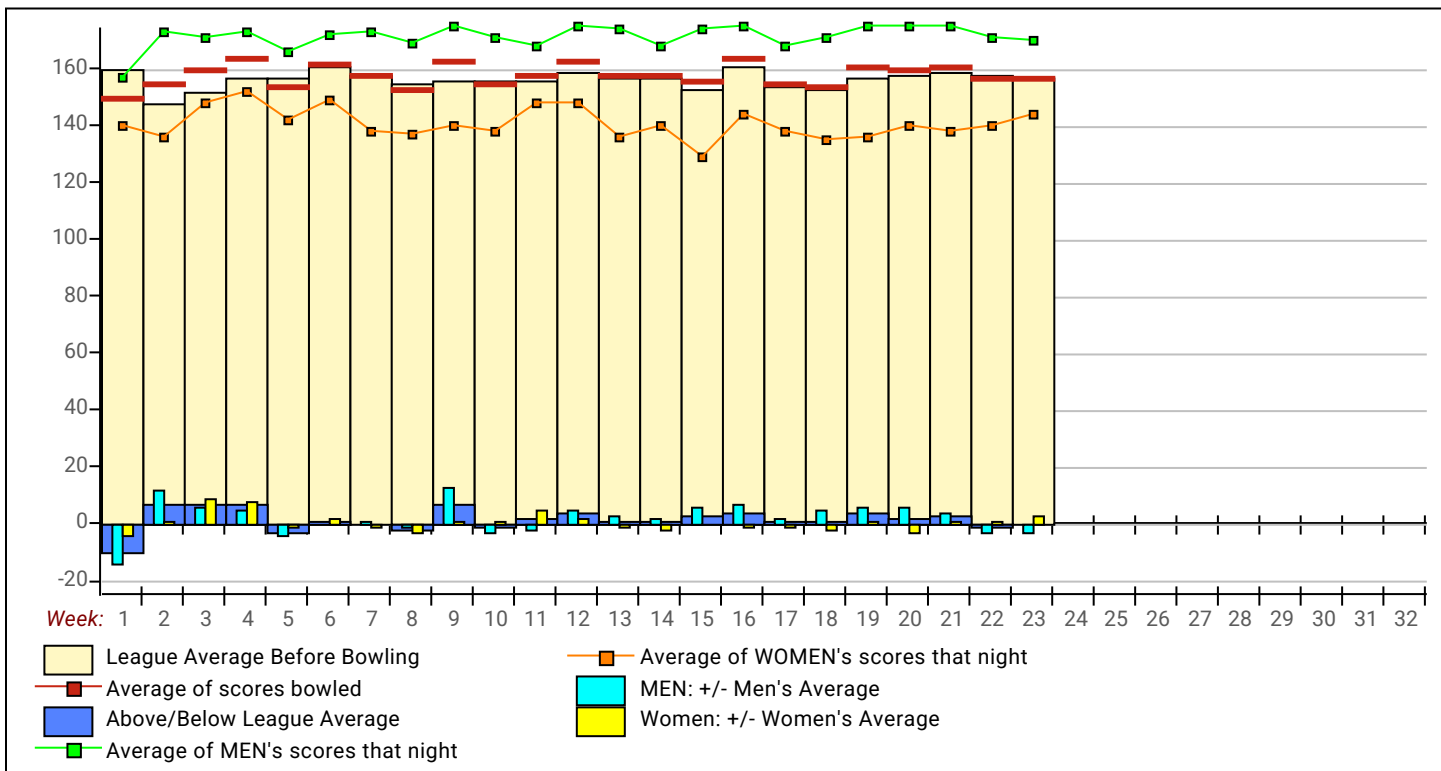

ID #	Name	Phone	Avg HDCP		Pins	Gms	True Average	Book Avg	High Game	High Sers	HDCP Game	HDCP Sers
75	Techau, Sherry		134	86	2016	15	134.40	---	187	467	262	737
35	Vaught, Steven		150	72	0	0		---	0	0		
21	Waddle, Tanjua		150	72	0	0		---	0	0		
61	Wright, Joan		bk137	83	365	3	121.67	137	126	365		
63	Wright, Rodney		bk138	82	0	0		138	0	0		

League Average Week-by-Week

High match Points: All Members of This League

Name	Points Won	Points Lost	%Won	Name	Points Won	Points Lost	%Won
1 Jacque Menini	10.0	2.0	83.33%	23 Shirley Shiflett	40.0	38.0	51.28%
2 Aaron Minor	97.0	41.0	70.29%	24 Greg Davis	64.0	62.0	50.79%
3 Don Batye	8.0	4.0	66.67%	25 Bubby Hicks	67.0	65.0	50.76%
4 Lance O'dell	4.0	2.0	66.67%	26 Debbie Shiflett	66.0	66.0	50.00%
5 Wayne Stockwell	88.0	50.0	63.77%	27 Lesley Almond	65.0	67.0	49.24%
6 Allison R Wood	84.0	48.0	63.64%	28 Charlotte Stockwell	66.0	72.0	47.83%
7 Sherry Techau	19.0	11.0	63.33%	29 Cheryl Riddle	63.0	69.0	47.73%
8 Billy Waddle	86.0	52.0	62.32%	30 Tina King	34.0	38.0	47.22%
9 JR Guilford	85.0	53.0	61.59%	31 Eldon Henry	57.0	69.0	45.24%
10 Jerrick Bagley	84.0	54.0	60.87%	32 Paula Hamilton	56.0	70.0	44.44%
11 Terry Walter	84.0	54.0	60.87%	33 Dee Carmichael	32.0	40.0	44.44%
12 Paula McCollum	84.0	54.0	60.87%	34 Shawn Pulliam	56.0	76.0	42.42%
13 Jerry Wine	82.0	56.0	59.42%	35 Megan Sensenich	29.0	43.0	40.28%
14 Travis Goosey	76.0	56.0	57.58%	36 Trish Wilburn	53.0	85.0	38.41%
15 Lydia Palmer	79.0	59.0	57.25%	37 Paige Finney	50.0	82.0	37.88%
16 Glenn Murrain	74.0	58.0	56.06%	38 Kirk Palmer	50.0	82.0	37.88%
17 Chuck Webb	70.0	56.0	55.56%	39 Shannon Knowles	39.0	75.0	34.21%
18 Andrew Hoyt	73.0	59.0	55.30%	40 Joan Wright	2.0	4.0	33.33%
19 Pam Murrain	69.0	57.0	54.76%	41 Cheryl Hamilton	18.0	36.0	33.33%
20 Ryan Graff	70.0	62.0	53.03%	42 Anita Kelley		6.0	0.00%
21 Brian Menini	63.0	57.0	52.50%	43 Kenny Kelley			0.00%
22 Frank Graff	72.0	66.0	52.17%	44 Vern Cordray			0.00%