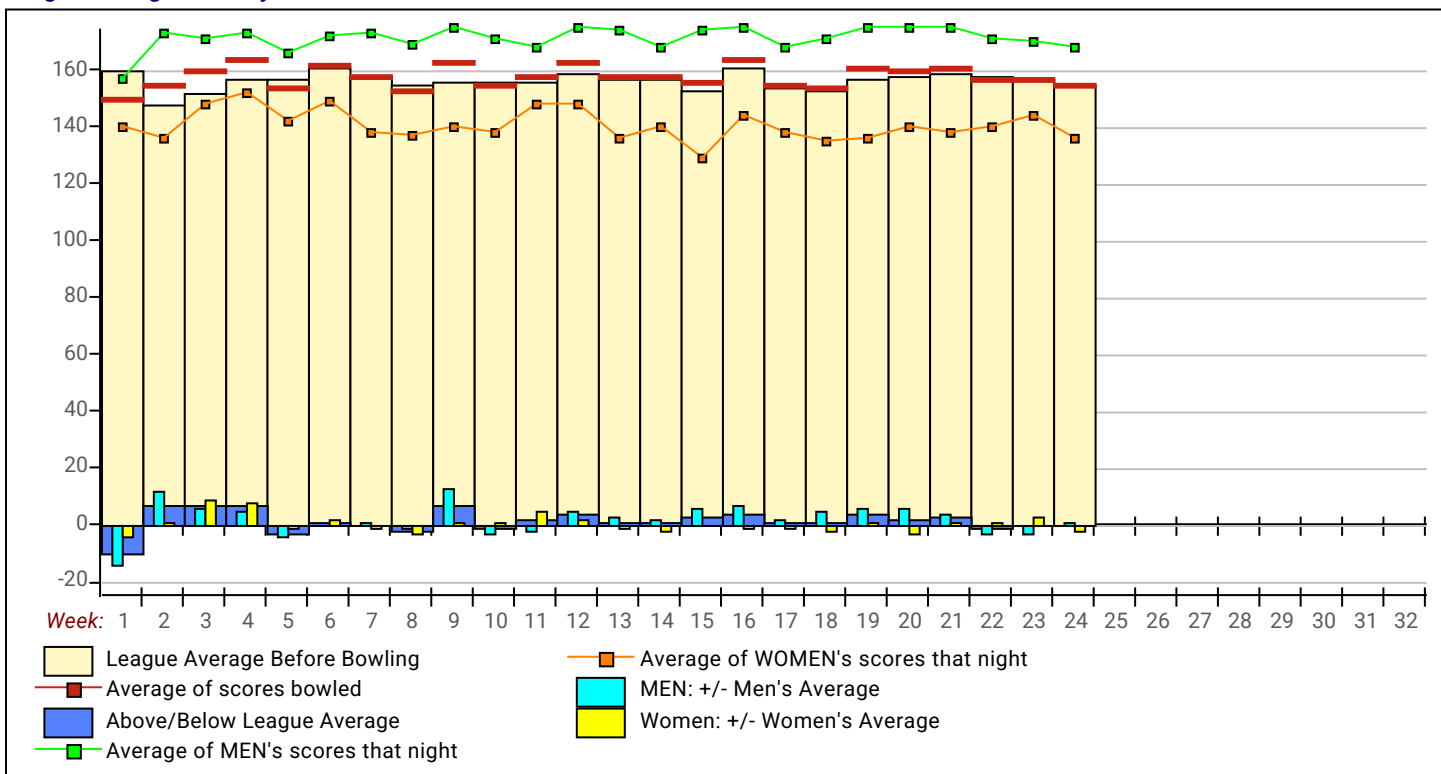

ID #	Name	Phone	Avg HDCP		Pins	Gms	True Average	Book Avg	High Game	High Sers	HDCP Game	HDCP Sers
35	Vaught, Steven		150	72	0	0		---	0	0		
21	Waddle, Tanjua		150	72	0	0		---	0	0		
61	Wright, Joan		bk137	83	365	3	121.67	137	126	365		
63	Wright, Rodney		bk138	82	0	0		138	0	0		

League Average Week-by-Week

High match Points: All Members of This League

Name	Points Won	Points Lost	%Won	Name	Points Won	Points Lost	%Won
1 Jacque Menini	10.0	2.0	83.33%	24 Lesley Almond	71.0	67.0	51.45%
2 Aaron Minor	99.0	45.0	68.75%	25 Shirley Shiflett	43.0	41.0	51.19%
3 Don Batye	8.0	4.0	66.67%	26 Bubby Hicks	69.0	69.0	50.00%
4 Lance O'dell	4.0	2.0	66.67%	27 Cheryl Riddle	69.0	69.0	50.00%
5 Wayne Stockwell	94.0	50.0	65.28%	28 Tina King	38.0	40.0	48.72%
6 Allison R Wood	88.0	50.0	63.77%	29 Greg Davis	64.0	68.0	48.48%
7 Sherry Techau	19.0	11.0	63.33%	30 Paula Hamilton	62.0	70.0	46.97%
8 JR Guilford	91.0	53.0	63.19%	31 Eldon Henry	62.0	70.0	46.97%
9 Jerrick Bagley	90.0	54.0	62.50%	32 Charlotte Stockwell	66.0	78.0	45.83%
10 Paula McCollum	88.0	56.0	61.11%	33 Dee Carmichael	32.0	40.0	44.44%
11 Billy Waddle	87.0	57.0	60.42%	34 Shawn Pulliam	58.0	80.0	42.03%
12 Jerry Wine	86.0	58.0	59.72%	35 Megan Sensenich	29.0	43.0	40.28%
13 Terry Walter	84.0	60.0	58.33%	36 Trish Wilburn	57.0	87.0	39.58%
14 Travis Goosey	79.0	59.0	57.25%	37 Kirk Palmer	52.0	86.0	37.68%
15 Pam Murrain	75.0	57.0	56.82%	38 Paige Finney	50.0	88.0	36.23%
16 Glenn Murrain	78.0	60.0	56.52%	39 Shannon Knowles	42.0	78.0	35.00%
17 Ryan Graff	76.0	62.0	55.07%	40 Joan Wright	2.0	4.0	33.33%
18 Lydia Palmer	79.0	65.0	54.86%	41 Cheryl Hamilton	20.0	40.0	33.33%
19 Chuck Webb	72.0	60.0	54.55%	42 Anita Kelley		6.0	0.00%
20 Andrew Hoyt	73.0	65.0	52.90%	43 Kenny Kelley			0.00%
21 Frank Graff	76.0	68.0	52.78%	44 Vern Cordray			0.00%
22 Brian Menini	63.0	57.0	52.50%	45 John Kremer			0.00%
23 Debbie Shiflett	72.0	66.0	52.17%	46 Tim Stanfield			0.00%