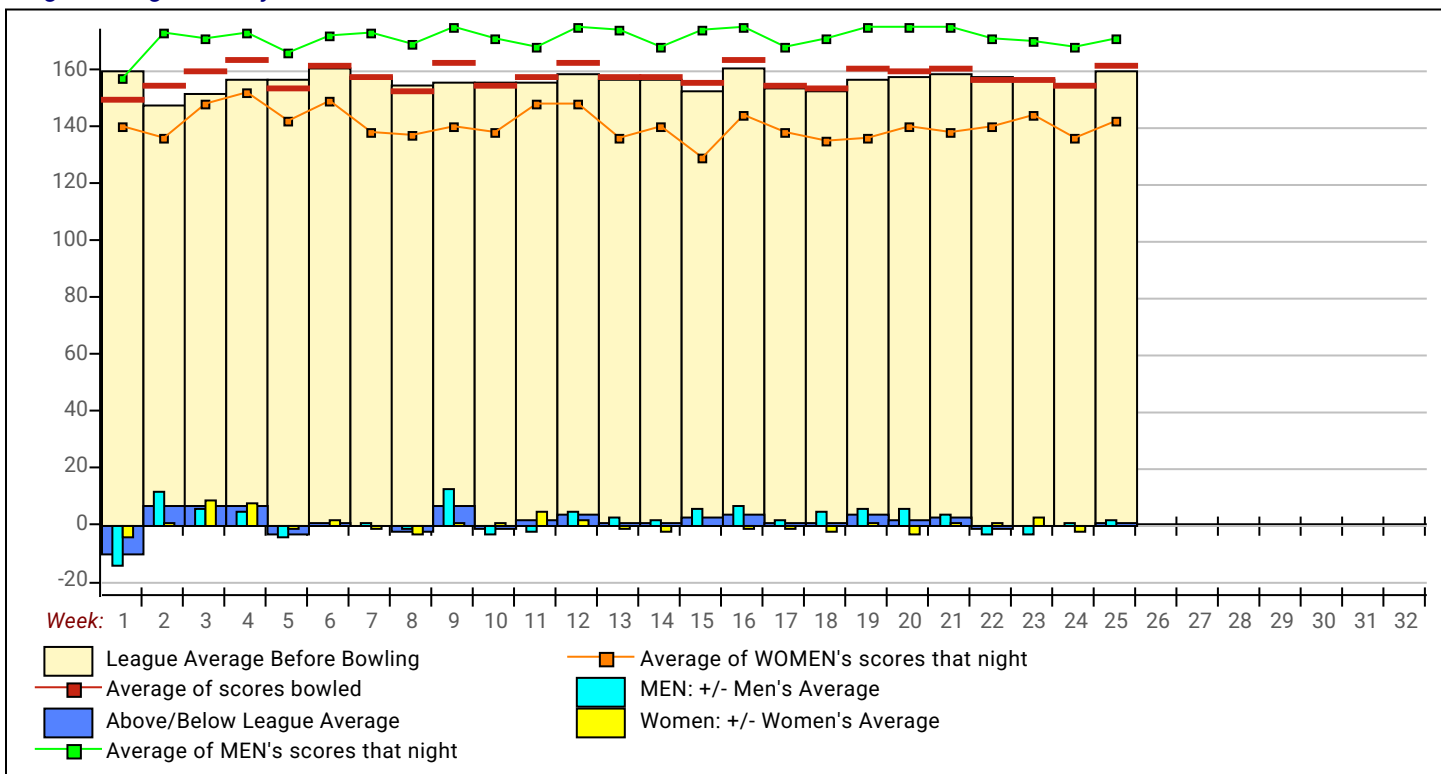

ID #	Name	Phone	Avg HDCP	Pins	Gms	True Average	Book Avg	High Game	High Sers	HDCP Game	HDCP Sers
35	Vaught, Steven		150 72	0	0		---	0	0		
21	Waddle, Tanjua		150 72	0	0		---	0	0		
61	Wright, Joan		bk137 83	365	3	121.67	137	126	365		
63	Wright, Rodney		bk138 82	0	0		138	0	0		

League Average Week-by-Week

High match Points: All Members of This League

Name	Points Won	Points Lost	%Won	Name	Points Won	Points Lost	%Won
1 Jacque Menini	10.0	2.0	83.33%	24 Frank Graff	76.0	74.0	50.67%
2 Aaron Minor	103.0	47.0	68.67%	25 Shirley Shiflett	45.0	45.0	50.00%
3 Don Batye	8.0	4.0	66.67%	26 Lesley Almond	71.0	73.0	49.31%
4 Lance O'dell	4.0	2.0	66.67%	27 Cheryl Riddle	71.0	73.0	49.31%
5 Jerrick Bagley	96.0	54.0	64.00%	28 Greg Davis	68.0	70.0	49.28%
6 Wayne Stockwell	96.0	54.0	64.00%	29 Tina King	38.0	40.0	48.72%
7 JR Guilford	95.0	55.0	63.33%	30 Eldon Henry	64.0	74.0	46.38%
8 Sherry Techau	19.0	11.0	63.33%	31 Charlotte Stockwell	68.0	82.0	45.33%
9 Allison R Wood	90.0	54.0	62.50%	32 Paula Hamilton	62.0	76.0	44.93%
10 Jerry Wine	92.0	58.0	61.33%	33 Dee Carmichael	32.0	40.0	44.44%
11 Billy Waddle	91.0	59.0	60.67%	34 Shawn Pulliam	62.0	82.0	43.06%
12 Paula McCollum	90.0	60.0	60.00%	35 Trish Wilburn	61.0	89.0	40.67%
13 Terry Walter	88.0	62.0	58.67%	36 Paige Finney	56.0	88.0	38.89%
14 Glenn Murrain	84.0	60.0	58.33%	37 Kirk Palmer	56.0	88.0	38.89%
15 Travis Goosey	81.0	63.0	56.25%	38 Megan Sensenich	29.0	49.0	37.18%
16 Pam Murrain	77.0	61.0	55.80%	39 Shannon Knowles	42.0	84.0	33.33%
17 Ryan Graff	80.0	64.0	55.56%	40 Joan Wright	2.0	4.0	33.33%
18 Lydia Palmer	83.0	67.0	55.33%	41 Cheryl Hamilton	22.0	44.0	33.33%
19 Chuck Webb	76.0	62.0	55.07%	42 Anita Kelley		6.0	0.00%
20 Debbie Shiflett	78.0	66.0	54.17%	43 Kenny Kelley			0.00%
21 Brian Menini	67.0	59.0	53.17%	44 Vern Cordray			0.00%
22 Bubby Hicks	75.0	69.0	52.08%	45 John Kremer			0.00%
23 Andrew Hoyt	75.0	69.0	52.08%	46 Tim Stanfield			0.00%