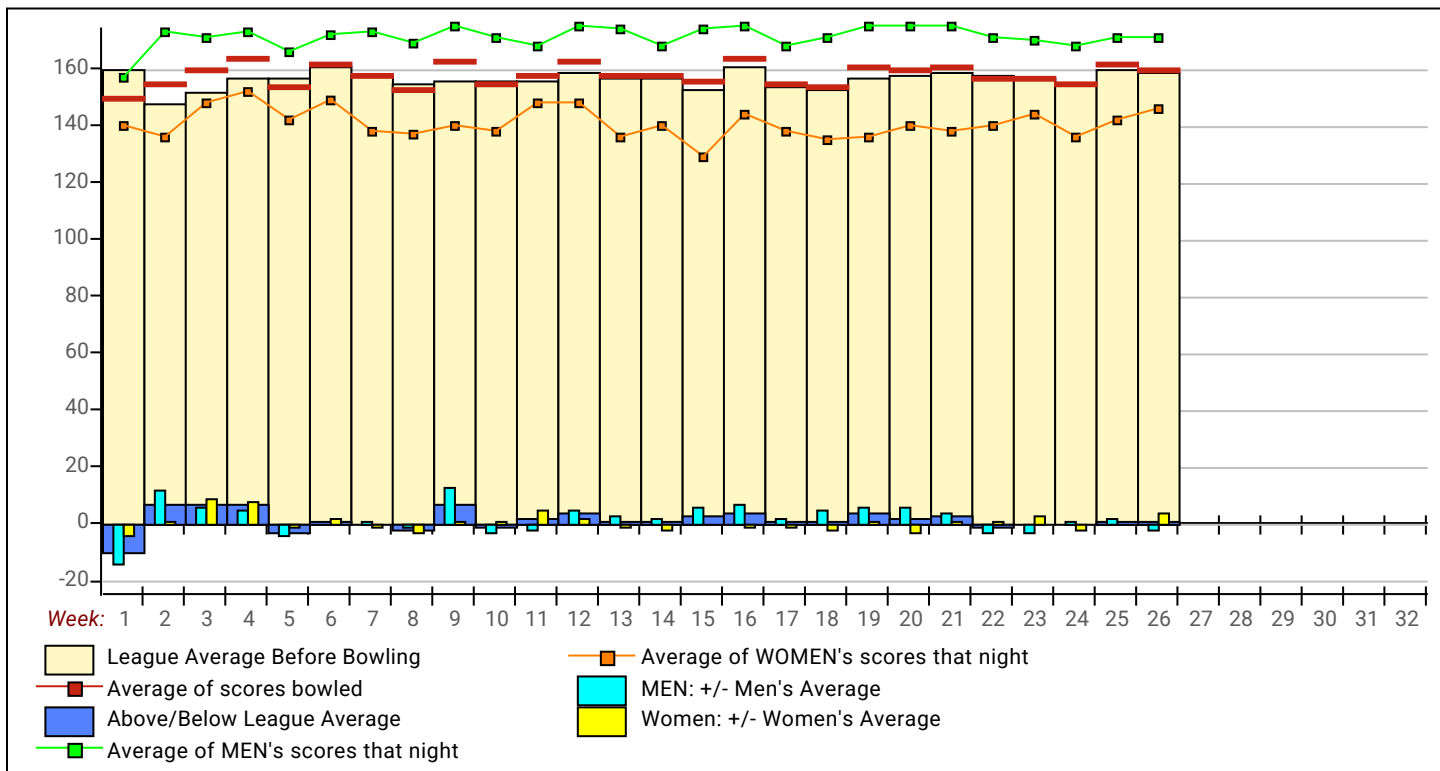

Wednesday 7:00 pm

Brookfield Bowl LLC

Lanes 1 - 8

ID #	Name	Phone	Avg HDCP		Pins	Gms	True Average	Book Avg	High Game	High Sers	HDCP Game	HDCP Sers
75	Techau, Sherry		133	87	2410	18	133.89	---	187	467	262	737
35	Vaught, Steven		150	72	0	0		---	0	0		
21	Waddle, Tanjua		150	72	0	0		---	0	0		
61	Wright, Joan		bk137	83	365	3	121.67	137	126	365		
63	Wright, Rodney		bk138	82	0	0		138	0	0		

League Average Week-by-Week

High match Points: All Members of This League

Name	Points Won	Points Lost	%Won	Name	Points Won	Points Lost	%Won
1 Jacque Menini	10.0	2.0	83.33 %	23 Andrew Hoyt	77.0	73.0	51.33 %
2 Aaron Minor	105.0	51.0	67.31 %	24 Frank Graff	78.0	78.0	50.00 %
3 Don Batye	8.0	4.0	66.67 %	25 Cheryl Riddle	75.0	75.0	50.00 %
4 Lance O'dell	4.0	2.0	66.67 %	26 Tina King	38.0	40.0	48.72 %
5 JR Guilford	101.0	55.0	64.74 %	27 Lesley Almond	73.0	77.0	48.67 %
6 Jerrick Bagley	98.0	58.0	62.82 %	28 Greg Davis	68.0	76.0	47.22 %
7 Wayne Stockwell	98.0	58.0	62.82 %	29 Shirley Shiflett	45.0	51.0	46.88 %
8 Billy Waddle	97.0	59.0	62.18 %	30 Paula Hamilton	62.0	76.0	44.93 %
9 Jerry Wine	96.0	60.0	61.54 %	31 Charlotte Stockwell	70.0	86.0	44.87 %
10 Allison R Wood	92.0	58.0	61.33 %	32 Dee Carmichael	32.0	40.0	44.44 %
11 Paula McCollum	94.0	62.0	60.26 %	33 Eldon Henry	64.0	80.0	44.44 %
12 Terry Walter	92.0	64.0	58.97 %	34 Shawn Pulliam	66.0	84.0	44.00 %
13 Glenn Murrain	88.0	62.0	58.67 %	35 Trish Wilburn	67.0	89.0	42.95 %
14 Sherry Techau	21.0	15.0	58.33 %	36 Kirk Palmer	60.0	90.0	40.00 %
15 Ryan Graff	86.0	64.0	57.33 %	37 Megan Sensenich	33.0	51.0	39.29 %
16 Debbie Shiflett	84.0	66.0	56.00 %	38 Paige Finney	58.0	92.0	38.67 %
17 Lydia Palmer	87.0	69.0	55.77 %	39 Shannon Knowles	46.0	86.0	34.85 %
18 Chuck Webb	80.0	64.0	55.56 %	40 Joan Wright	2.0	4.0	33.33 %
19 Travis Goosey	83.0	67.0	55.33 %	41 Cheryl Hamilton	24.0	48.0	33.33 %
20 Brian Menini	73.0	59.0	55.30 %	42 Anita Kelley		6.0	0.00 %
21 Pam Murrain	79.0	65.0	54.86 %	43 Kenny Kelley			0.00 %
22 Bubby Hicks	79.0	71.0	52.67 %	44 Vern Cordray			0.00 %