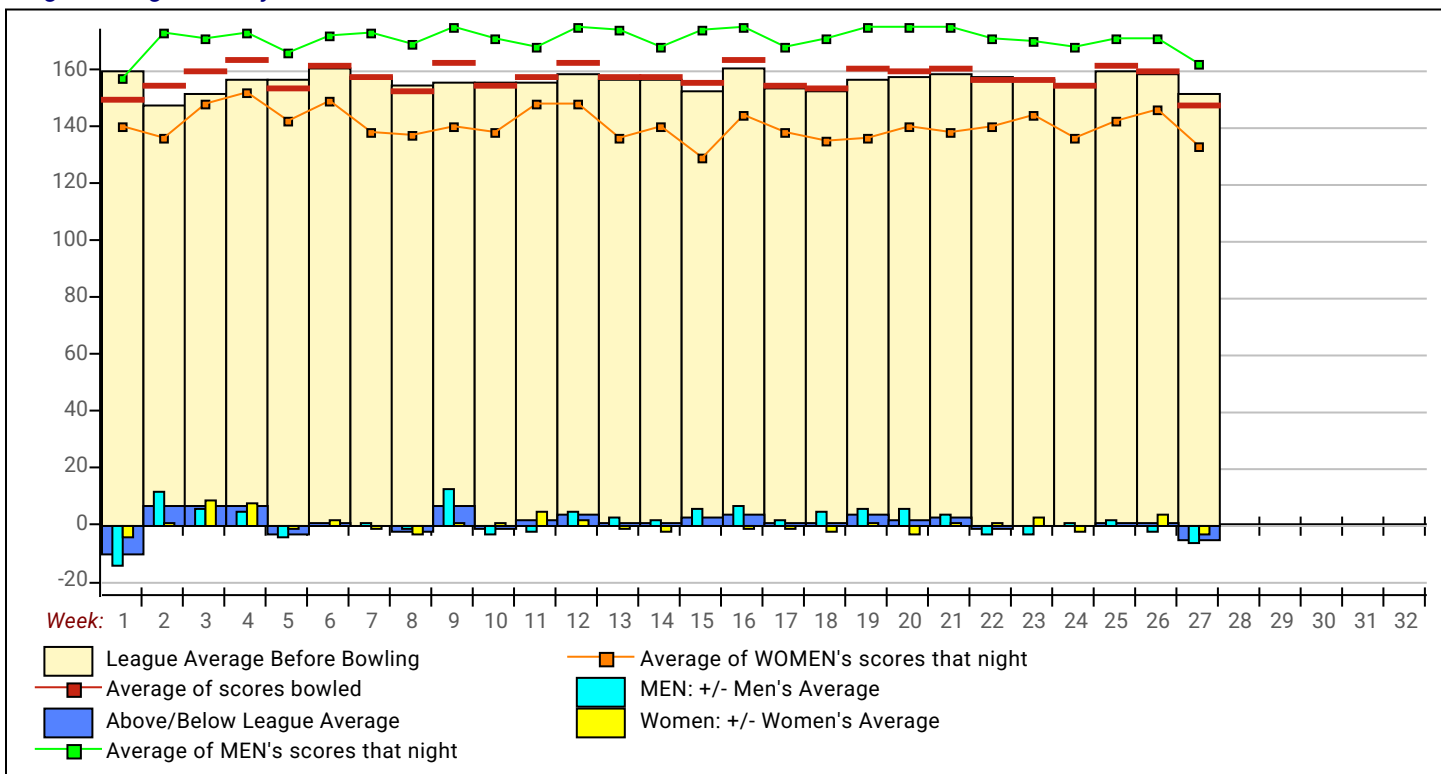

ID #	Name	Phone	Avg HDCP	Pins	Gms	True Average	Book Avg	High Game	High Sers	HDCP Game	HDCP Sers
35	Vaught, Steven		150 72	0	0		---	0	0		
21	Waddle, Tanjua		150 72	0	0		---	0	0		
61	Wright, Joan		bk137 83	365	3	121.67	137	126	365		
63	Wright, Rodney		bk138 82	0	0		138	0	0		

League Average Week-by-Week

High match Points: All Members of This League

Name	Points Won	Points Lost	%Won	Name	Points Won	Points Lost	%Won
1 Jacque Menini	10.0	2.0	83.33%	24 Bubby Hicks	81.0	75.0	51.92%
2 Don Batye	8.0	4.0	66.67%	25 Lesley Almond	79.0	77.0	50.64%
3 Lance O'dell	4.0	2.0	66.67%	26 Cheryl Riddle	79.0	77.0	50.64%
4 Aaron Minor	105.0	57.0	64.81%	27 Frank Graff	82.0	80.0	50.62%
5 Billy Waddle	103.0	59.0	63.58%	28 Greg Davis	74.0	76.0	49.33%
6 JR Guilford	103.0	59.0	63.58%	29 Shirley Shiflett	49.0	53.0	48.04%
7 Jerrick Bagley	102.0	60.0	62.96%	30 Charlotte Stockwell	76.0	86.0	46.91%
8 Wayne Stockwell	100.0	62.0	61.73%	31 Eldon Henry	69.0	81.0	46.00%
9 Allison R Wood	93.0	63.0	59.62%	32 Paula Hamilton	66.0	78.0	45.83%
10 Sherry Techau	25.0	17.0	59.52%	33 Dee Carmichael	32.0	40.0	44.44%
11 Jerry Wine	96.0	66.0	59.26%	34 Shawn Pulliam	67.0	89.0	42.95%
12 Glenn Murrain	92.0	64.0	58.97%	35 Trish Wilburn	67.0	95.0	41.36%
13 Paula McCollum	94.0	68.0	58.02%	36 Megan Sensenich	33.0	51.0	39.29%
14 Travis Goosey	89.0	67.0	57.05%	37 Paige Finney	58.0	92.0	38.67%
15 Terry Walter	92.0	70.0	56.79%	38 Kirk Palmer	60.0	96.0	38.46%
16 Ryan Graff	88.0	68.0	56.41%	39 Cheryl Hamilton	28.0	50.0	35.90%
17 Debbie Shiflett	88.0	68.0	56.41%	40 Shannon Knowles	46.0	86.0	34.85%
18 Pam Murrain	84.0	66.0	56.00%	41 Joan Wright	2.0	4.0	33.33%
19 Lydia Palmer	89.0	73.0	54.94%	42 Anita Kelley		6.0	0.00%
20 Chuck Webb	82.0	68.0	54.67%	43 Kenny Kelley			0.00%
21 Andrew Hoyt	83.0	73.0	53.21%	44 Vern Cordray			0.00%
22 Brian Menini	73.0	65.0	52.90%	45 John Kremer			0.00%
23 Tina King	44.0	40.0	52.38%	46 Tim Stanfield			0.00%