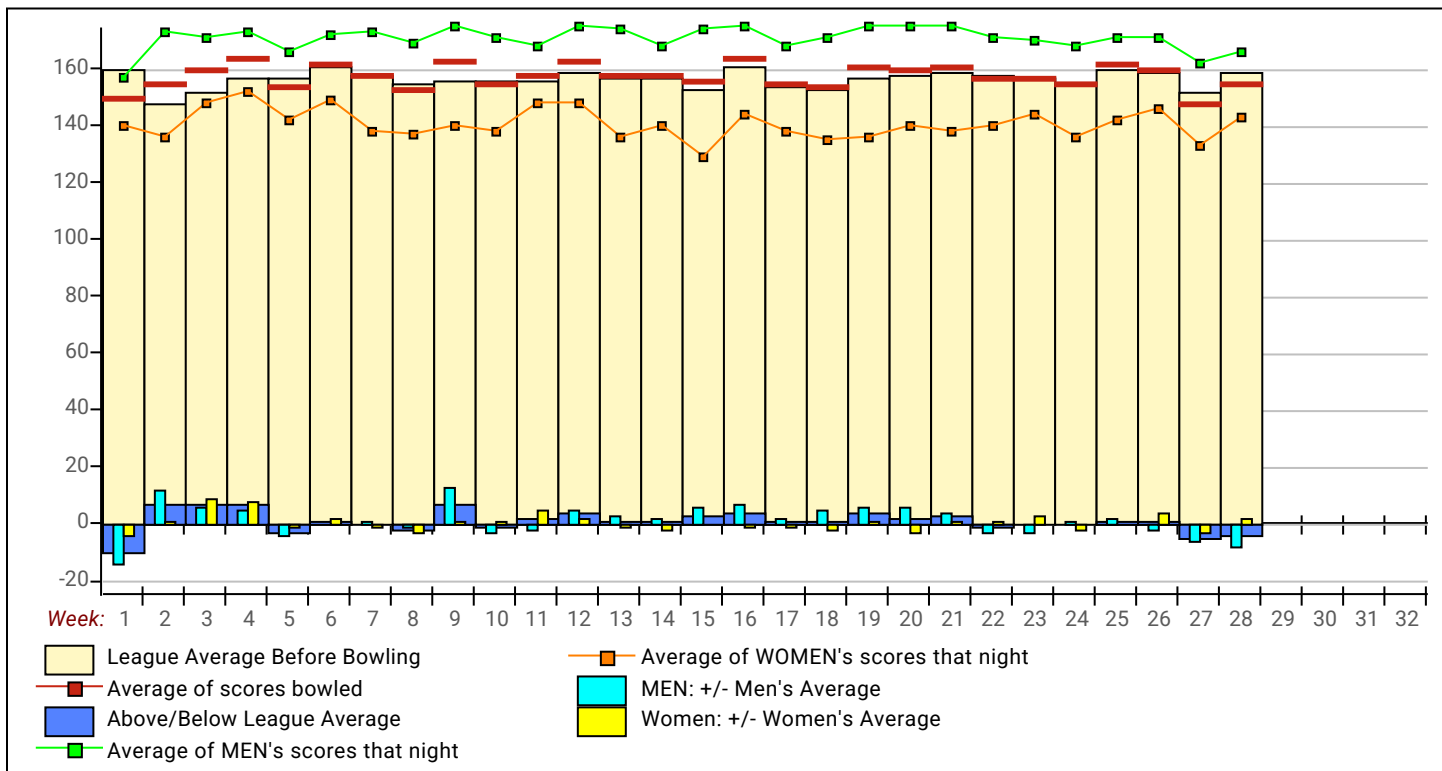

ID #	Name	Phone	Avg HDCP		Pins	Gms	True Average	Book Avg	High Game	High Sers	HDCP Game	HDCP Sers
75	Techau, Sherry		137	83	2882	21	137.24	---	187	472	272	737
35	Vaught, Steven		150	72	0	0		---	0	0		
21	Waddle, Tanjua		150	72	0	0		---	0	0		
61	Wright, Joan		bk137	83	365	3	121.67	137	126	365		
63	Wright, Rodney		bk138	82	0	0		138	0	0		

League Average Week-by-Week

High match Points: All Members of This League

Name	Points Won	Points Lost	%Won	Name	Points Won	Points Lost	%Won
1 Jacque Menini	10.0	2.0	83.33%	23 Andrew Hoyt	85.0	77.0	52.47%
2 Don Batye	8.0	4.0	66.67%	24 Tina King	46.0	44.0	51.11%
3 Lance O'dell	4.0	2.0	66.67%	25 Shirley Shiflett	55.0	53.0	50.93%
4 Aaron Minor	111.0	57.0	66.07%	26 Frank Graff	84.0	84.0	50.00%
5 Billy Waddle	107.0	61.0	63.69%	27 Bubby Hicks	81.0	81.0	50.00%
6 Jerrick Bagley	104.0	64.0	61.90%	28 Cheryl Riddle	81.0	81.0	50.00%
7 JR Guilford	103.0	65.0	61.31%	29 Greg Davis	78.0	78.0	50.00%
8 Wayne Stockwell	102.0	66.0	60.71%	30 Charlotte Stockwell	80.0	88.0	47.62%
9 Allison R Wood	97.0	65.0	59.88%	31 Eldon Henry	71.0	85.0	45.51%
10 Jerry Wine	100.0	68.0	59.52%	32 Paula Hamilton	68.0	82.0	45.33%
11 Sherry Techau	25.0	17.0	59.52%	33 Dee Carmichael	32.0	40.0	44.44%
12 Terry Walter	98.0	70.0	58.33%	34 Trish Wilburn	73.0	95.0	43.45%
13 Travis Goosey	93.0	69.0	57.41%	35 Shawn Pulliam	67.0	95.0	41.36%
14 Paula McCollum	96.0	72.0	57.14%	36 Cheryl Hamilton	34.0	50.0	40.48%
15 Ryan Graff	92.0	70.0	56.79%	37 Paige Finney	62.0	94.0	39.74%
16 Glenn Murrain	92.0	70.0	56.79%	38 Kirk Palmer	64.0	98.0	39.51%
17 Debbie Shiflett	90.0	72.0	55.56%	39 Megan Sensenich	33.0	51.0	39.29%
18 Lydia Palmer	93.0	75.0	55.36%	40 Shannon Knowles	50.0	88.0	36.23%
19 Pam Murrain	86.0	70.0	55.13%	41 Joan Wright	2.0	4.0	33.33%
20 Chuck Webb	84.0	72.0	53.85%	42 Anita Kelley		6.0	0.00%
21 Brian Menini	77.0	67.0	53.47%	43 Kenny Kelley			0.00%
22 Lesley Almond	85.0	77.0	52.47%	44 Vern Cordray			0.00%